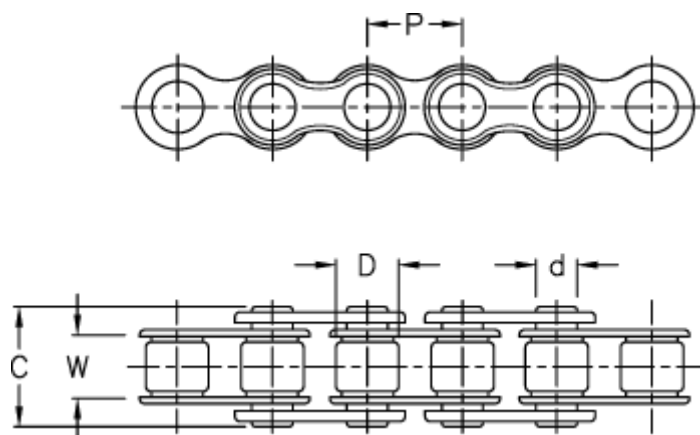

Article number: 6100116060

Description: KLEEchain 5/8" simplex 10 B-1  
the meter with straight lashes (without connecting links)

## Measures

Breaking power = 27500N

C = 19.5

Chain size = 5/8"

d = 5.08

D = 10.16

Description = 10 B-1

P = 15.875